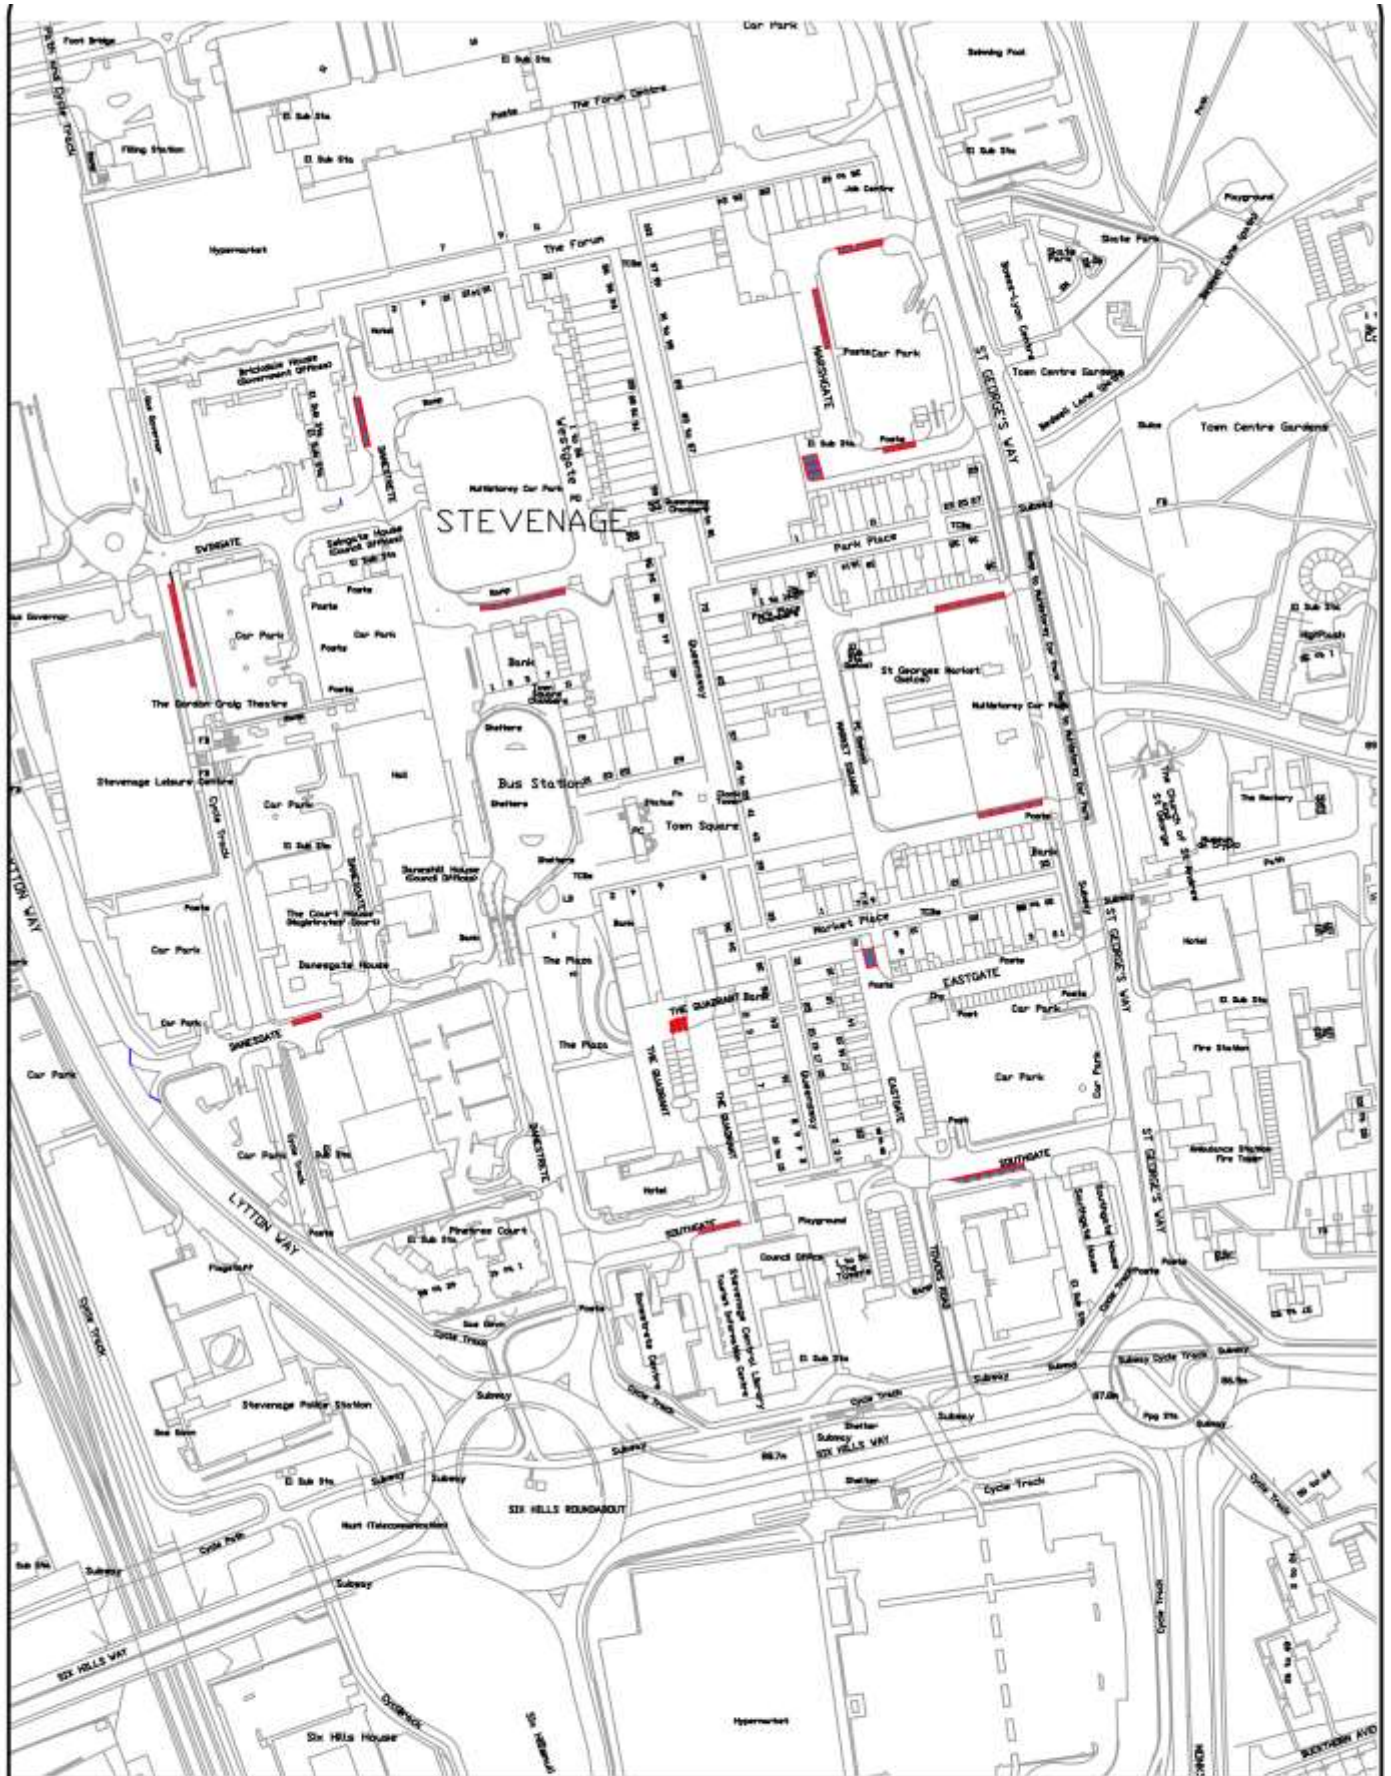

On-Street Parking Bays for Blue Badge holders

Stevenage BOROUGH COUNCIL	STEVENAGE BOROUGH COUNCIL
	Engineering Services
	Binocular Issues
	Substructure
	Stevenage Herts, SG 1 1H Telephone: 02460 84848 Email: T10@stevenage.gov.uk

On-street Disabled Persons Parking Places
Stevenage Town Centre