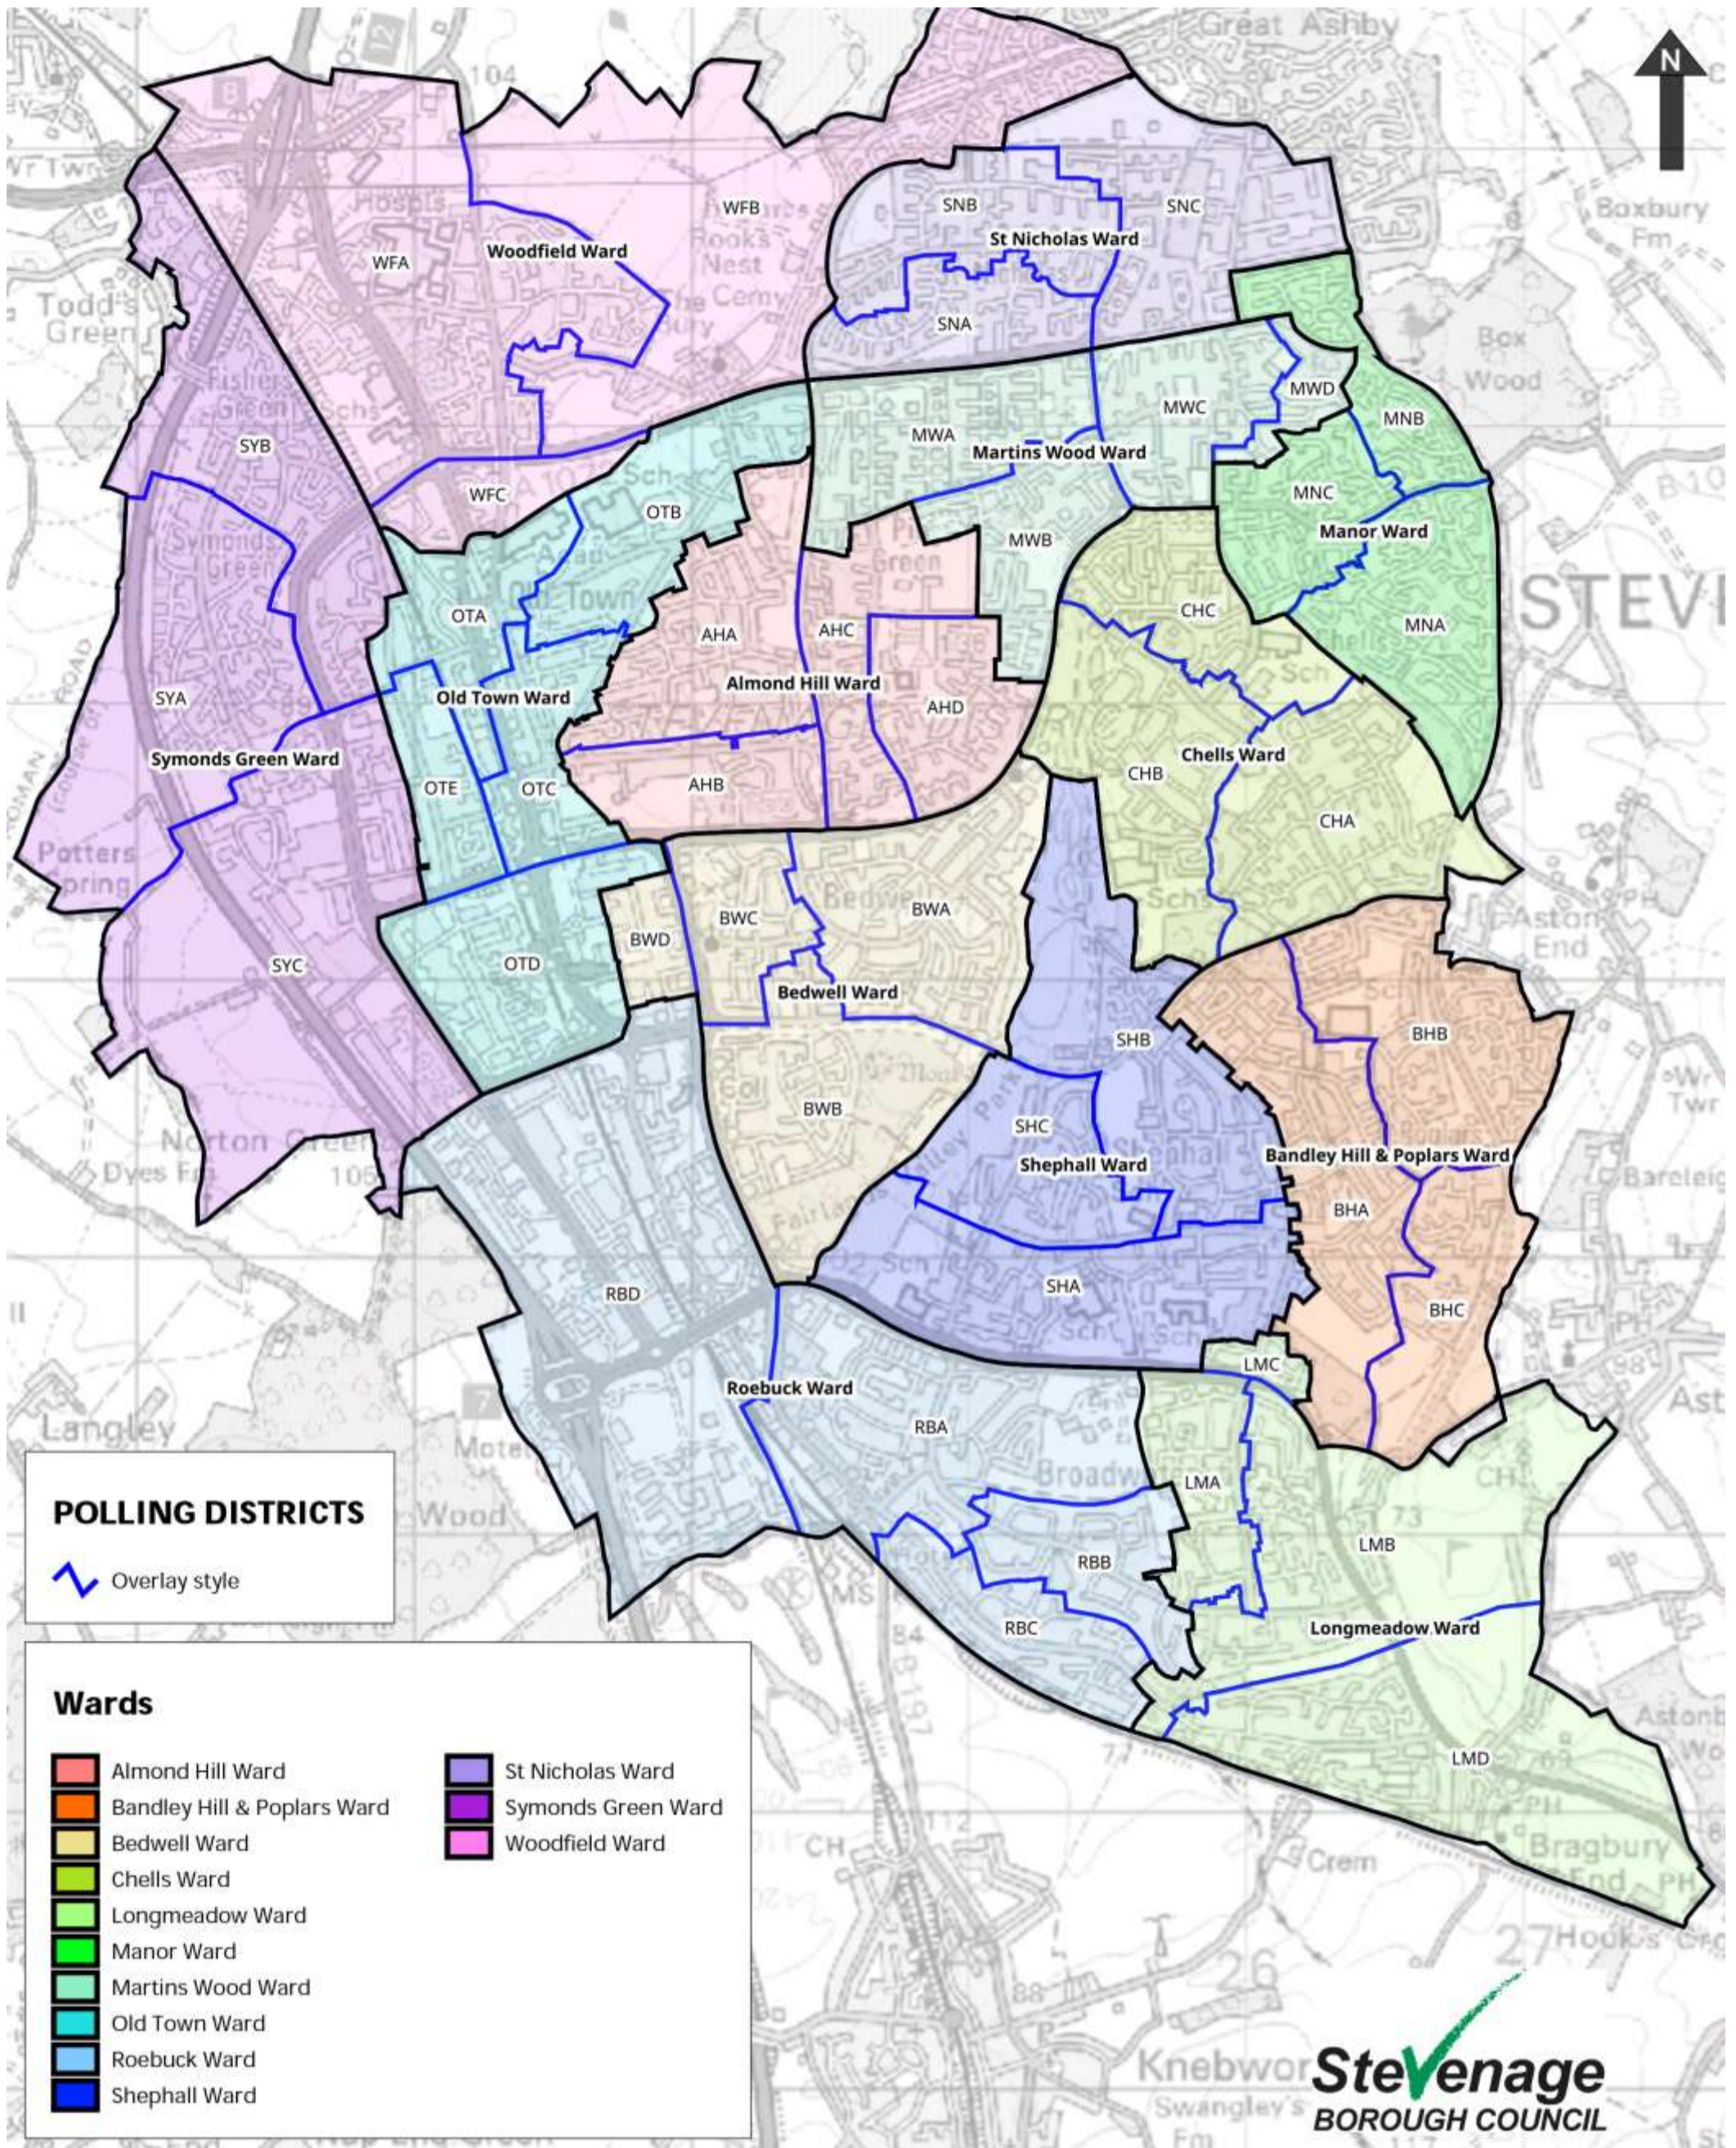

# 2024 Wards

Polling Districts and Wards

Production Date: 13 Mar 2024

Scale 1:29500 when printed at A4

©Crown copyright and database right 2024 OS AC0000819706