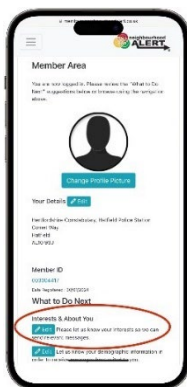

If you already have a Herts Connected account

Follow the steps below once you have logged in to your account at www.hertsconnected.co.uk

Log in to your account
Click "Edit" your Interests & About you section