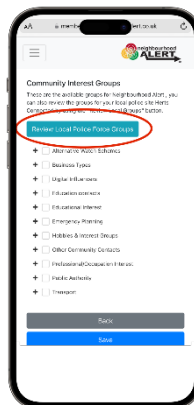

Click "Review Local Police Force Groups"