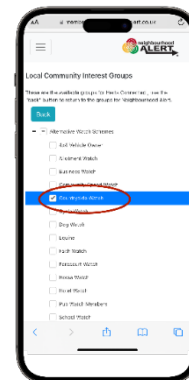

### If you do not yet have a Herts Connected account

If you are yet to sign up to Herts Connected, scan this QR Code to directly join Hertfordshire's Dog Watch on the Herts Connected Platform.

### If you already have a Herts Connected account

Follow the steps below once you have logged in to your account at [www.hertsconnected.co.uk](http://www.hertsconnected.co.uk)

**Log in to your account**  
Click "Edit" your Interests & About you section

**Click "Review Local Police Force Groups"**

**Select Dog Watch**  
All members who reside in Hertfordshire will see this Group.  
Then click Save

Please note – Links and QR Codes are active at the time this document was produced. Over time these links may change beyond our control and no longer function as expected. In the event of this, further help & information can be found at [www.hertsconnected.co.uk](http://www.hertsconnected.co.uk)