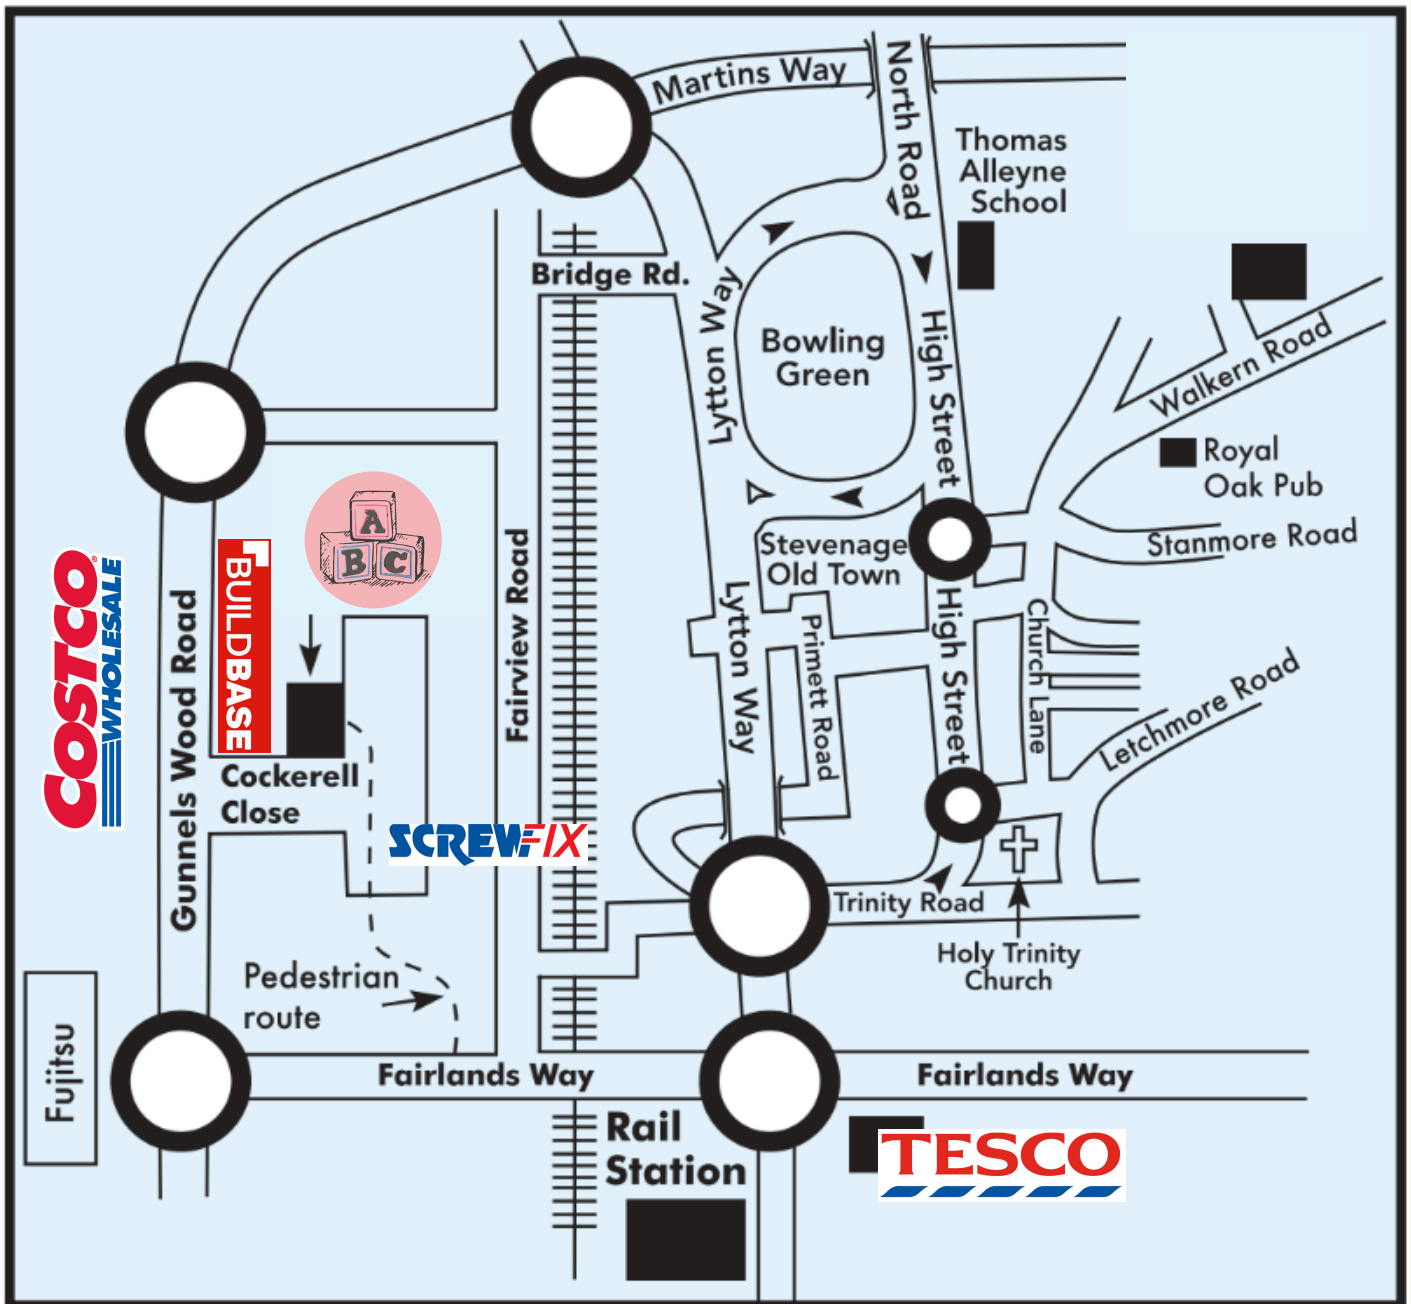

WHERE TO FIND US

We're open every Monday except bank holidays. Check our Facebook page for updates if you're unsure.

stevenage vineyard
love | mercy | action

Stevenage Vineyard is a charitable company limited by guarantee, Company No 3627757 and charity No. 1072012.